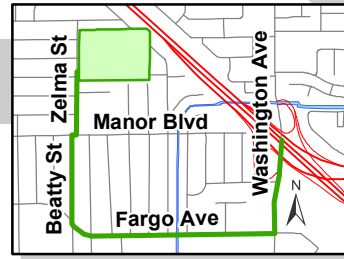

PURDUE ST

Directions From 880
Exit on Washington Ave. southbound. Make a right on Fargo Ave. Follow Fargo Ave. to Beatty St. and make a right. Make a right on Manor Blvd. and a quick left on Zelma St. Washington Manor Park will be on the right.

CITY OF SAN LEANDRO

Washington Manor Park

14900 Zelma St.

RECREATION AND
SAN LEANDRO
HUMAN SERVICES
WWW.SANLEANDROREC.ORG

ZELMA ST

CROSBY ST

CROSBY PL