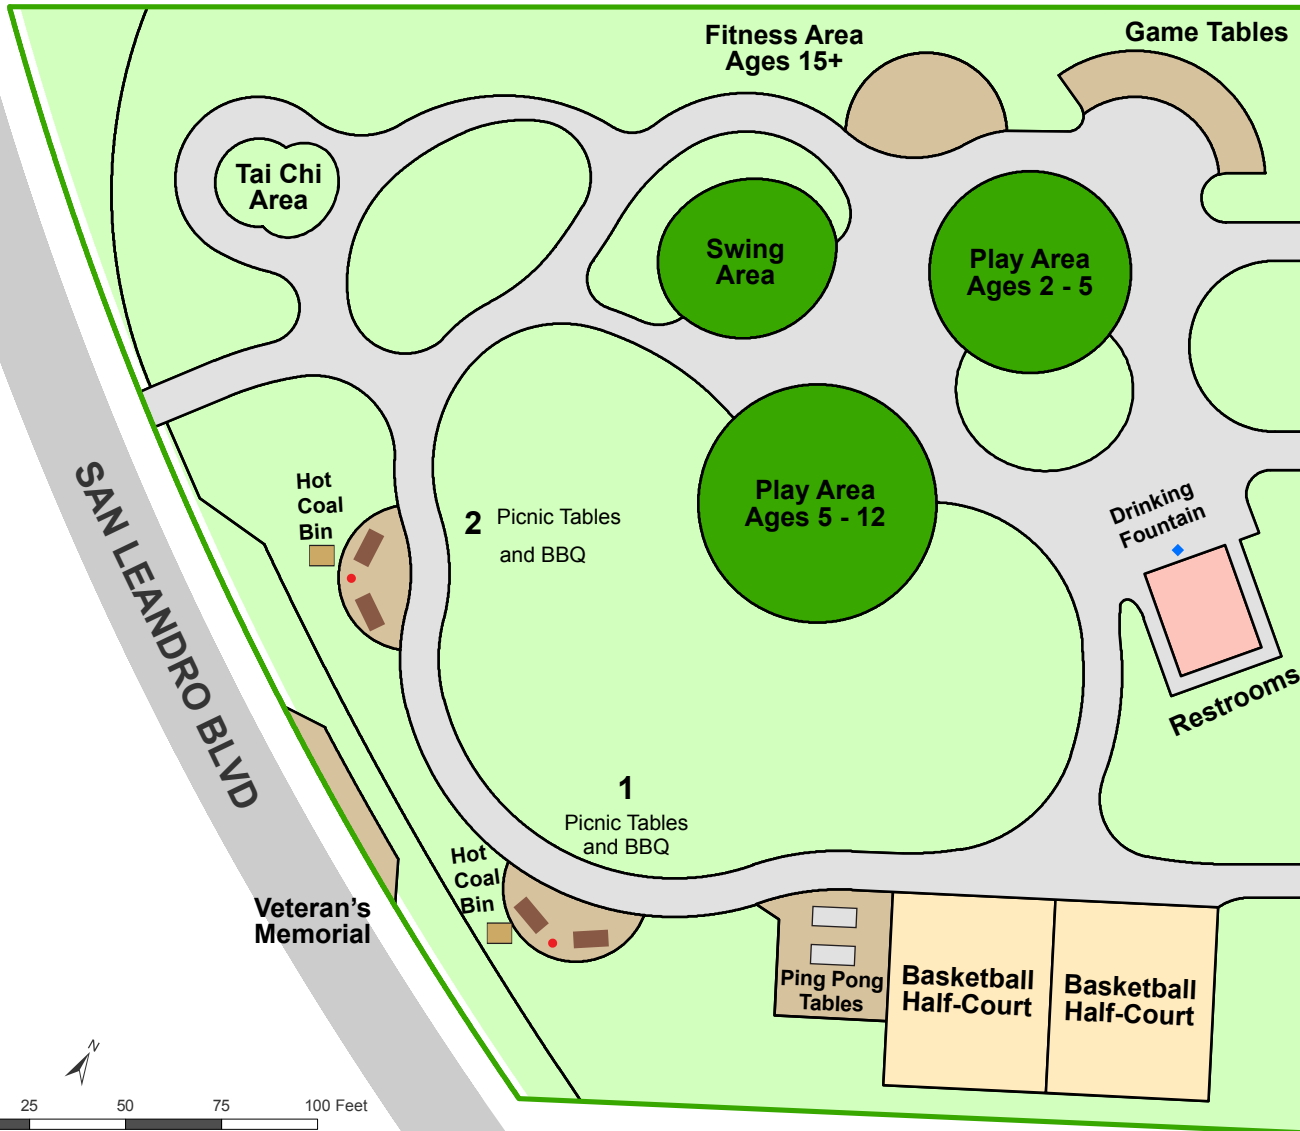

CITY OF SAN LEANDRO

Siempre Verde Park

455 Park St.

RECREATION AND
SAN LEANDRO
HUMAN SERVICES
WWW.SANLEANDROREC.ORG

CHERRYWOOD AVE

PARK ST

Directions From 880
Exit on Davis St. heading eastbound. Make a left on San Leandro Blvd. Where the road curves to the left, continue straight onto Park St. Siempre Verde Park will be on the left.