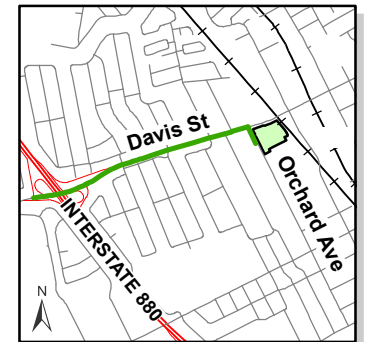

Drinking
Fountain

Skateboard
Park

San Leandro
Historical
Railway Society

0 25 50 75 100 Feet

CITY OF SAN LEANDRO

Thrasher Park

1300 Davis St.

RECREATION AND
SAN LEANDRO
HUMAN SERVICES
WWW.SANLEANDROREC.ORG

Directions From 880
Exit on Davis St. heading
eastbound Make a right on
Orchard Ave. Thrasher Park
will be on the left.

ORCHARD AVE