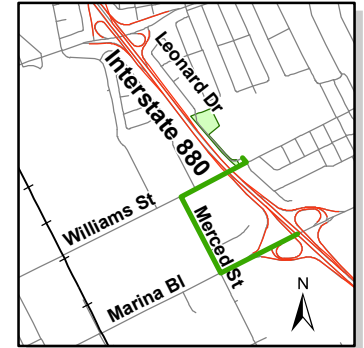

CITY OF SAN LEANDRO

Cherry Grove Park

1600 Leonard Dr.
(Leonard Dr. at Williams St.)

Directions from 880

Exit on Marina Blvd. westbound. Make a right onto Merced St. Follow Merced St. northbound until it meets with Williams St. and take a right. Take the first left onto Leonard Dr. after crossing over the freeway on Williams St. Cherry Grove Park is on the right.