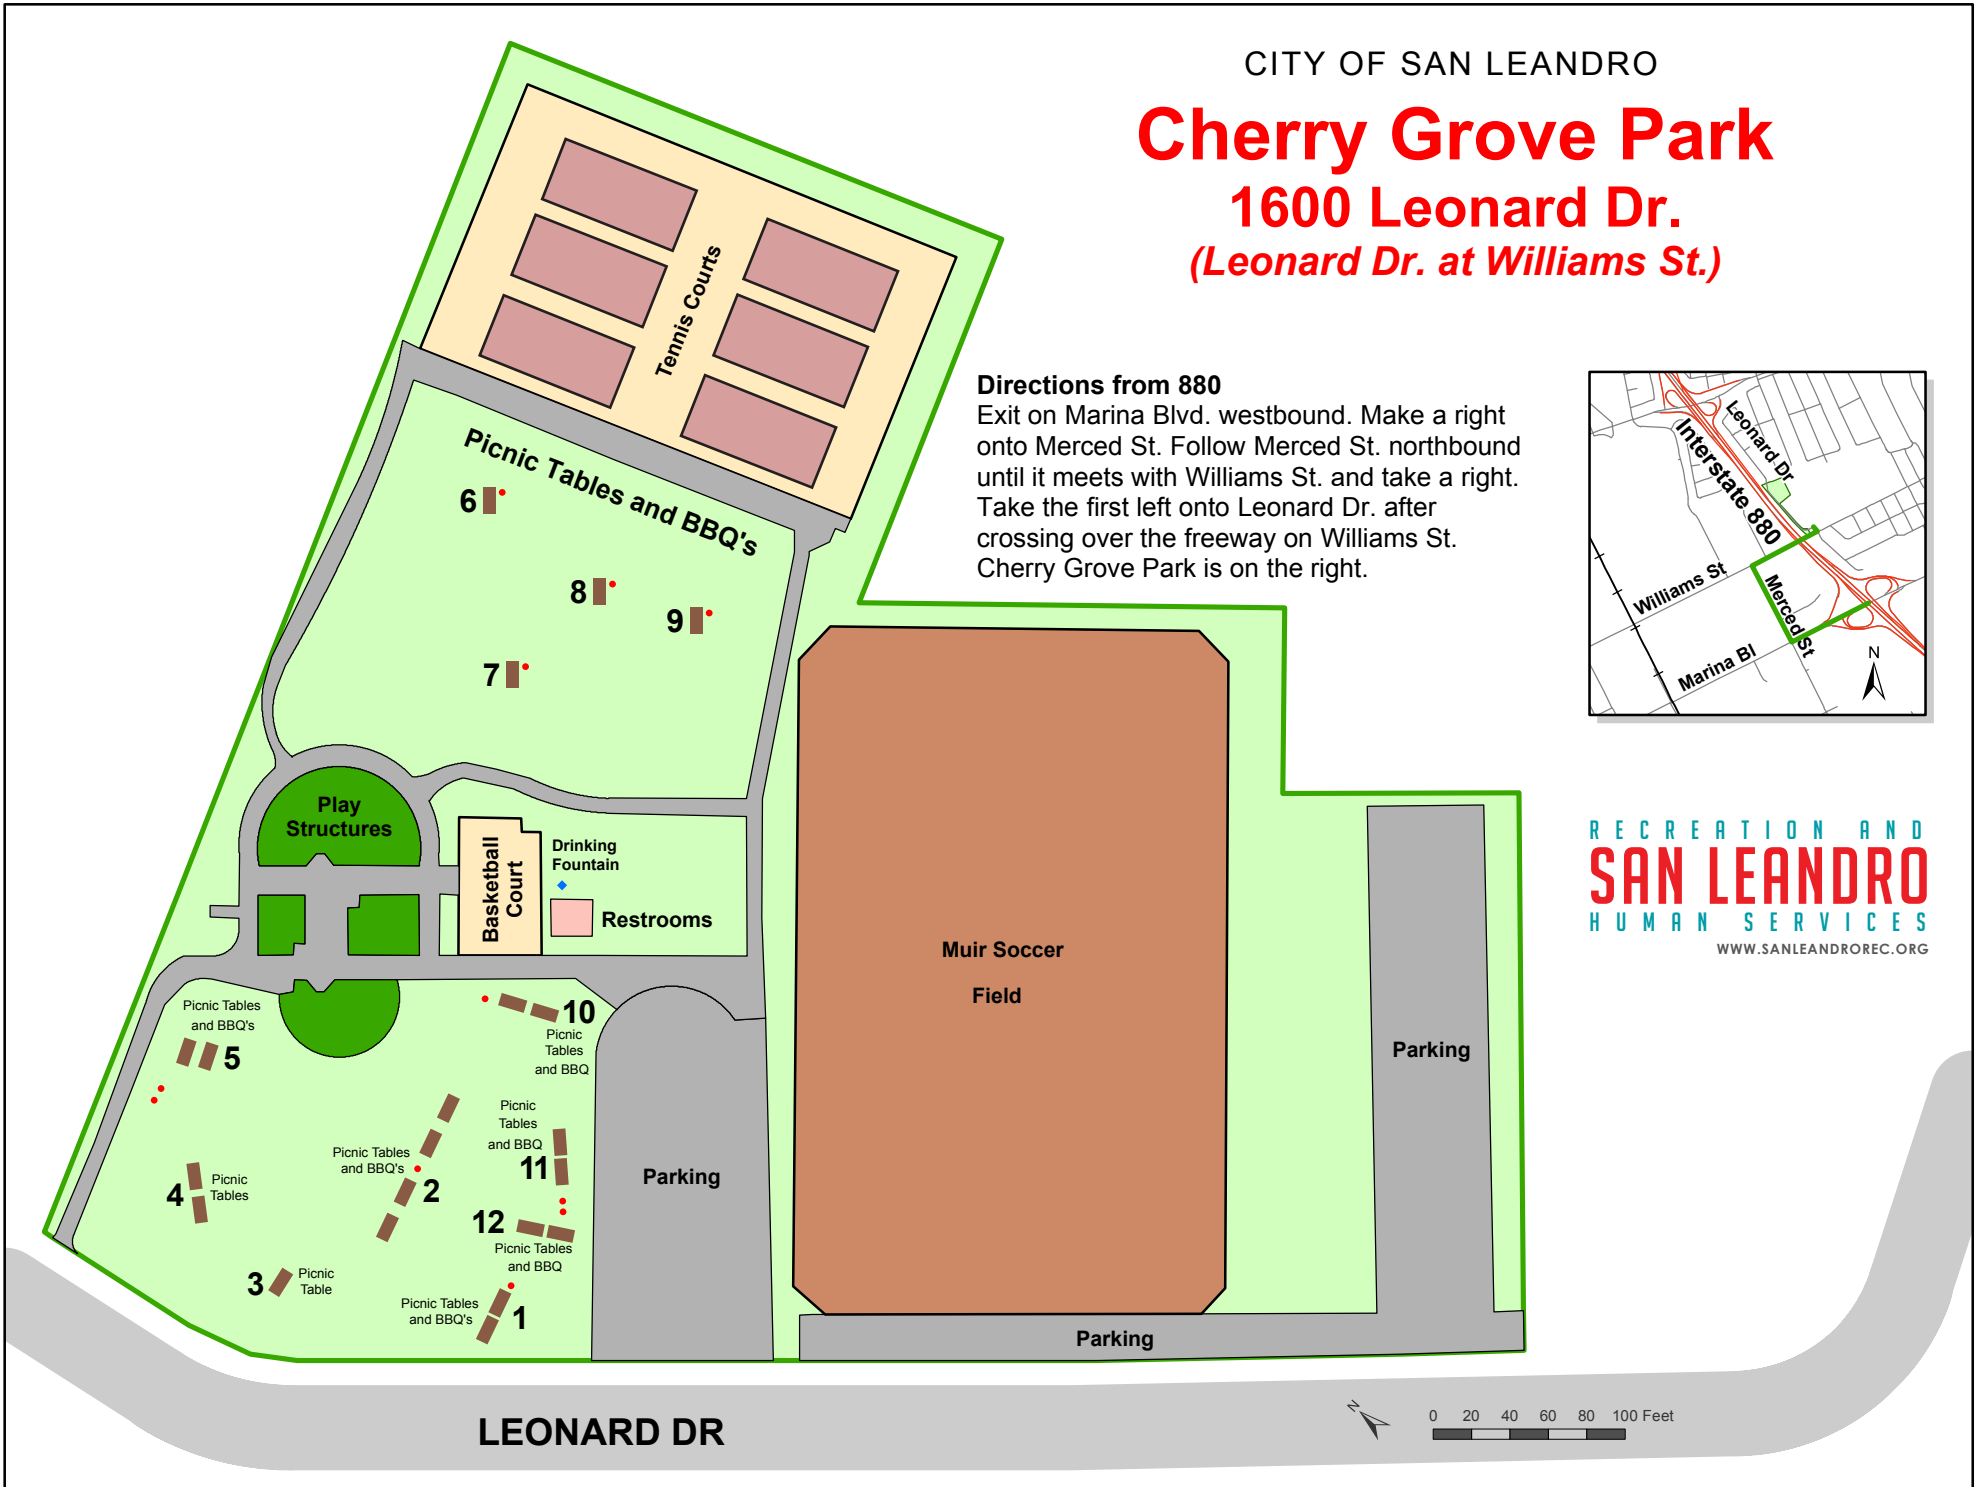

CITY OF SAN LEANDRO

Cherry Grove Park

1600 Leonard Dr.
(Leonard Dr. at Williams St.)

Directions from 880

Exit on Marina Blvd. westbound. Make a right onto Merced St. Follow Merced St. northbound until it meets with Williams St. and take a right. Take the first left onto Leonard Dr. after crossing over the freeway on Williams St. Cherry Grove Park is on the right.