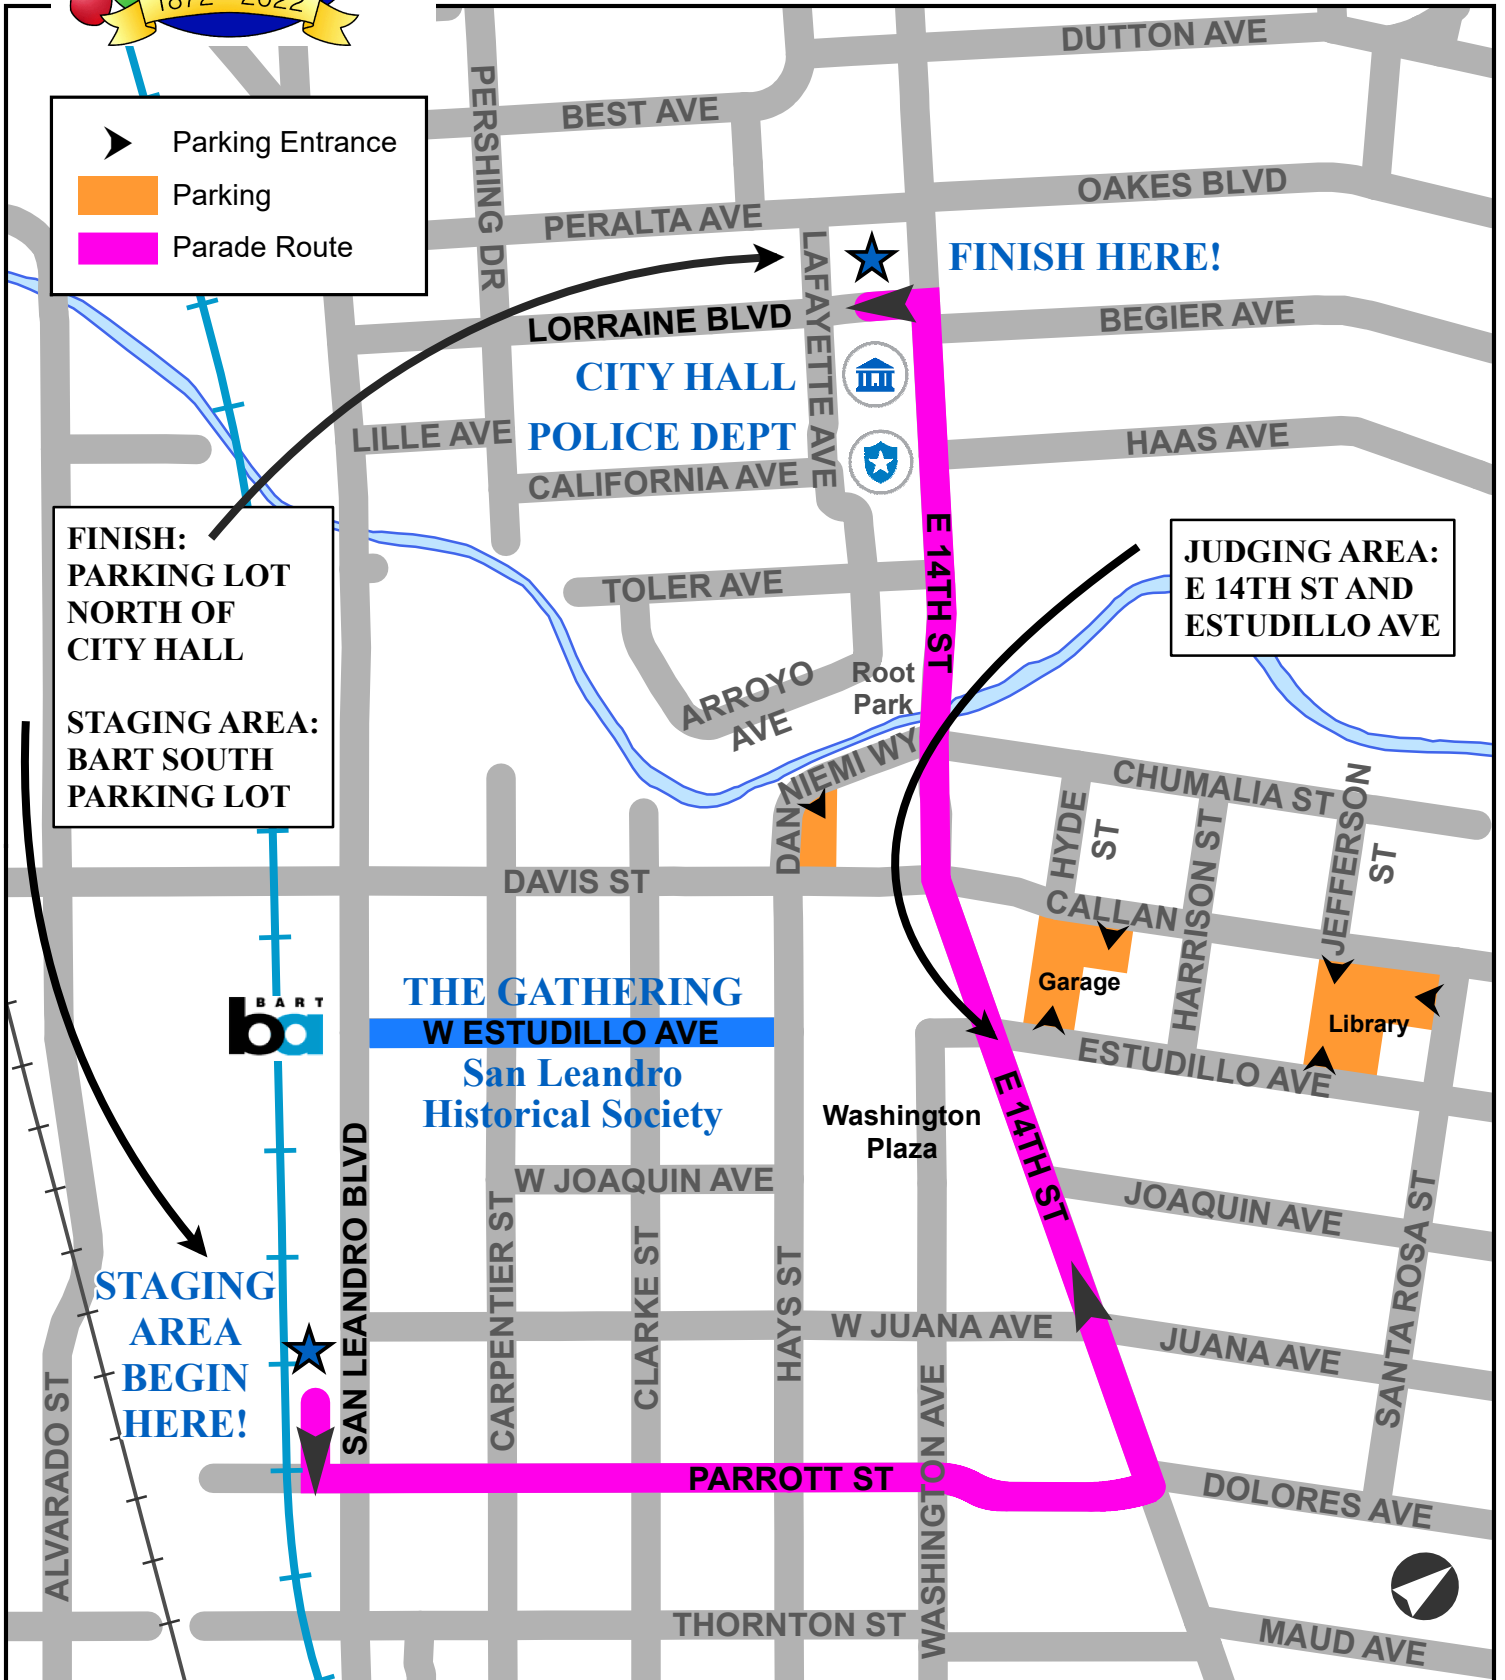

2022 Cherry Parade Route

Saturday, June 4th

Closed to Traffic

9:45 AM to 12:00 PM

East 14th Street

Parrot Street

FINISH:
PARKING LOT
NORTH OF
CITY HALL

STAGING AREA:
BART SOUTH
PARKING LOT

JUDGING AREA:
E 14TH ST AND
ESTUDILLO AVE

**STAGING
AREA
BEGIN
HERE!**

FINISH HERE!