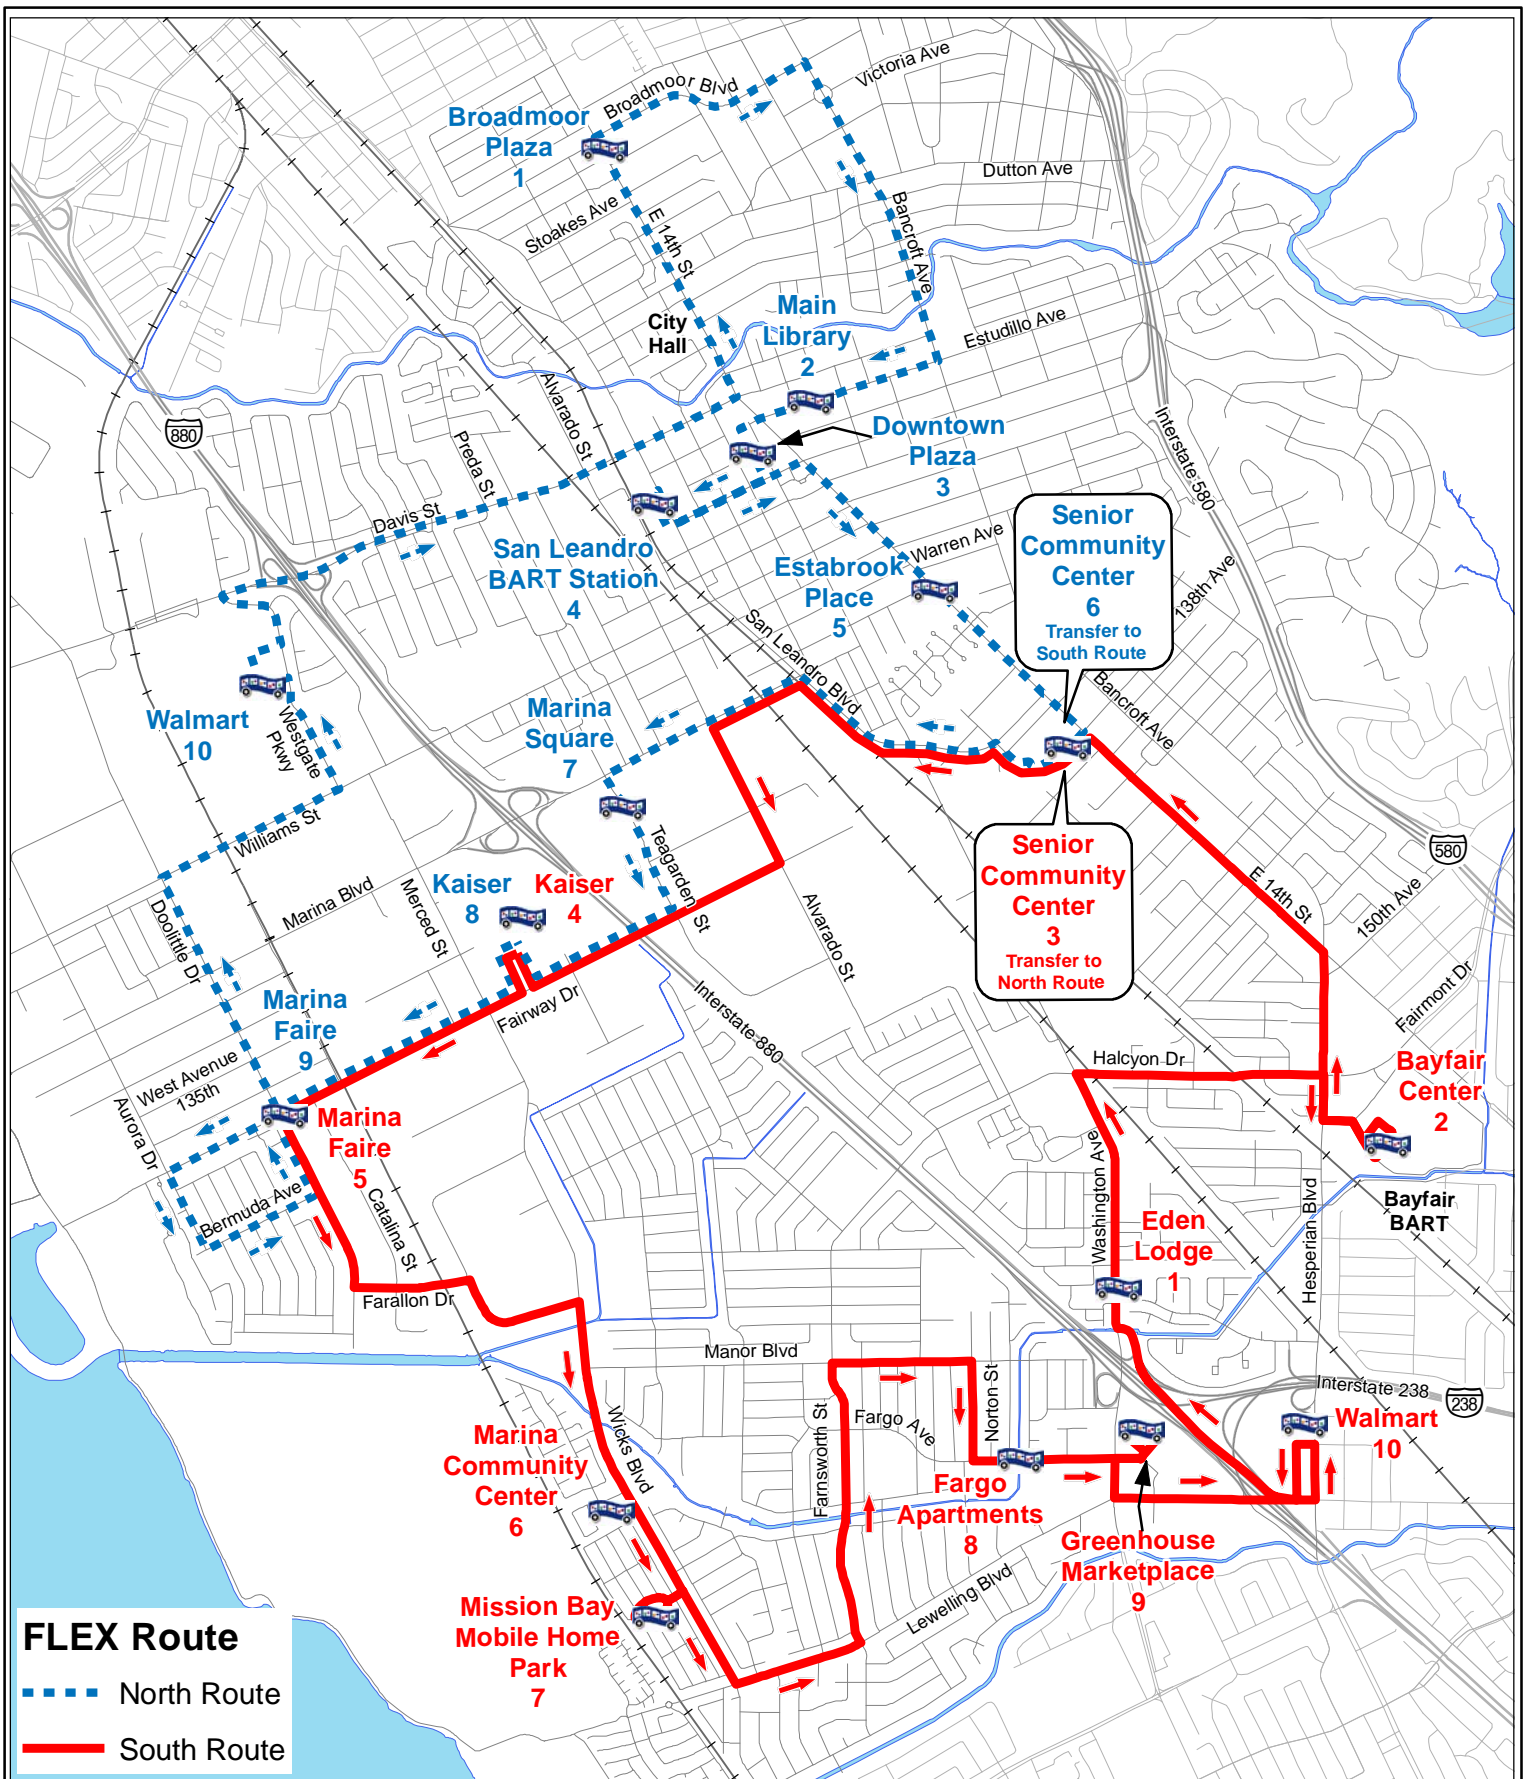

FLEX Route

- --- North Route
- South Route

**CITY OF SAN LEANDRO
FLEX Route**