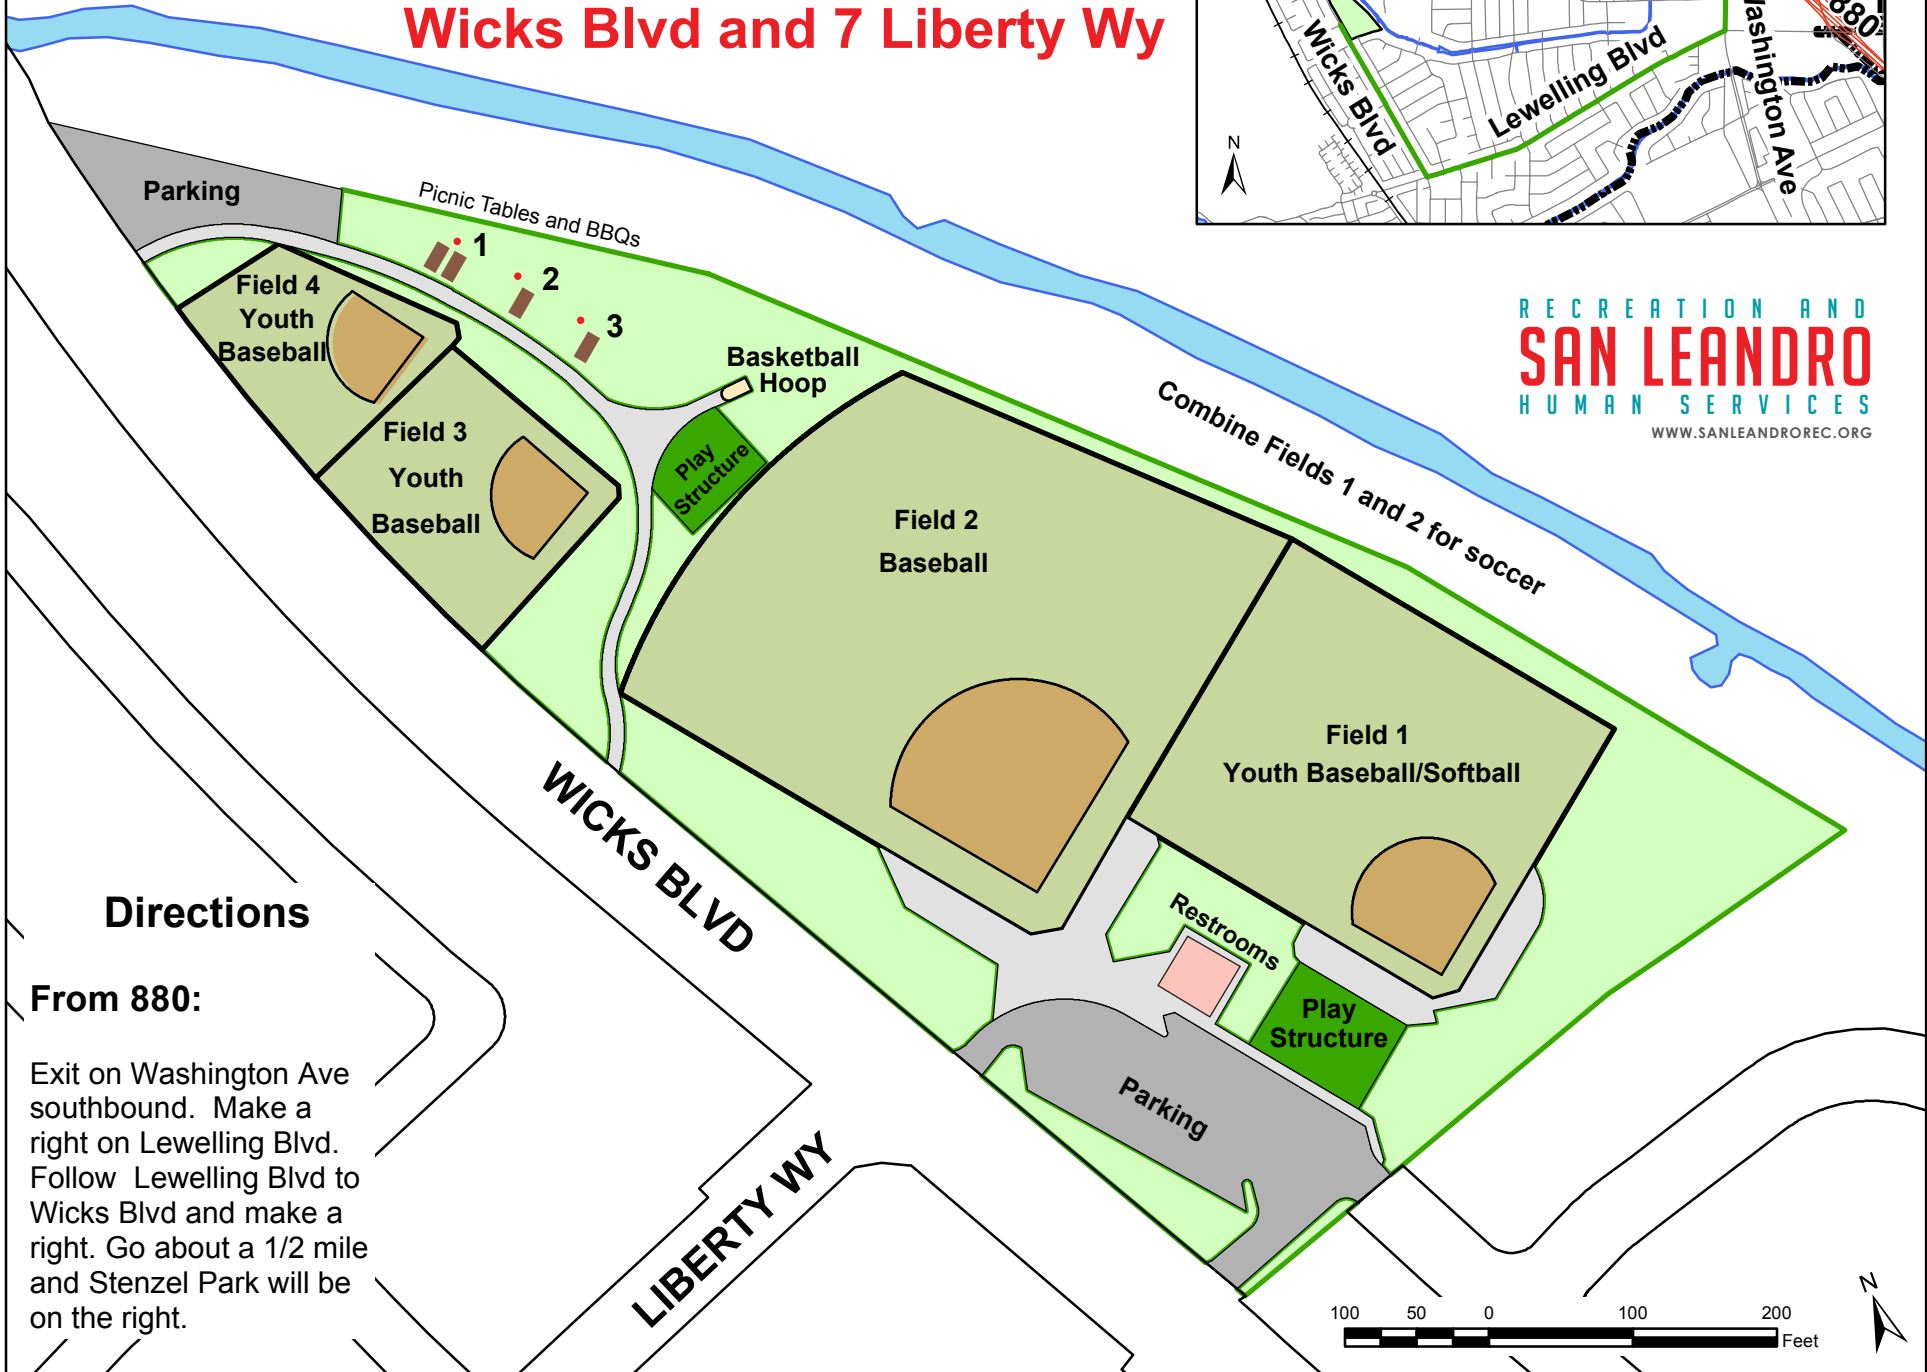

CITY OF SAN LEANDRO

F. Stenzel Park

Wicks Blvd and 7 Liberty Wy

RECREATION AND
SAN LEANDRO
HUMAN SERVICES
WWW.SANLEANDROREC.ORG

Directions

From 880:

Exit on Washington Ave southbound. Make a right on Lewelling Blvd. Follow Lewelling Blvd to Wicks Blvd and make a right. Go about a 1/2 mile and Stenzel Park will be on the right.