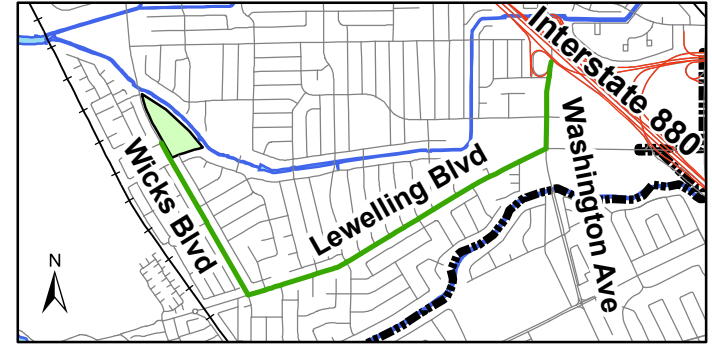

CITY OF SAN LEANDRO

F. Stenzel Park

Wicks Blvd and 7 Liberty Wy

RECREATION AND
SAN LEANDRO
HUMAN SERVICES
WWW.SANLEANDROREC.ORG

Directions

From 880:

Exit on Washington Ave southbound. Make a right on Lewelling Blvd. Follow Lewelling Blvd to Wicks Blvd and make a right. Go about a 1/2 mile and Stenzel Park will be on the right.