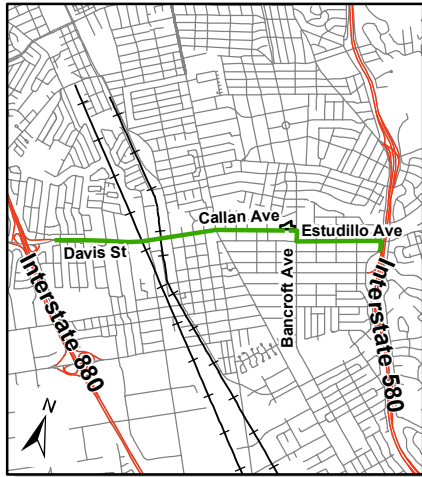

City of San Leandro Memorial Park

Bancroft Ave & Callan Ave

Directions

From 880:

Exit on Davis St eastbound. Heading towards downtown cross over E. 14th St where the street turns into Callan Ave. Continue on Callan Ave to Bancroft Ave, Memorial Park is on the left.

From 580:

Exit onto Estudillo Ave heading westbound. At Bancroft Ave make a right and a left onto Callan Ave. Memorial park is on the right.

BANCROFT AVE

CALLAN AVE