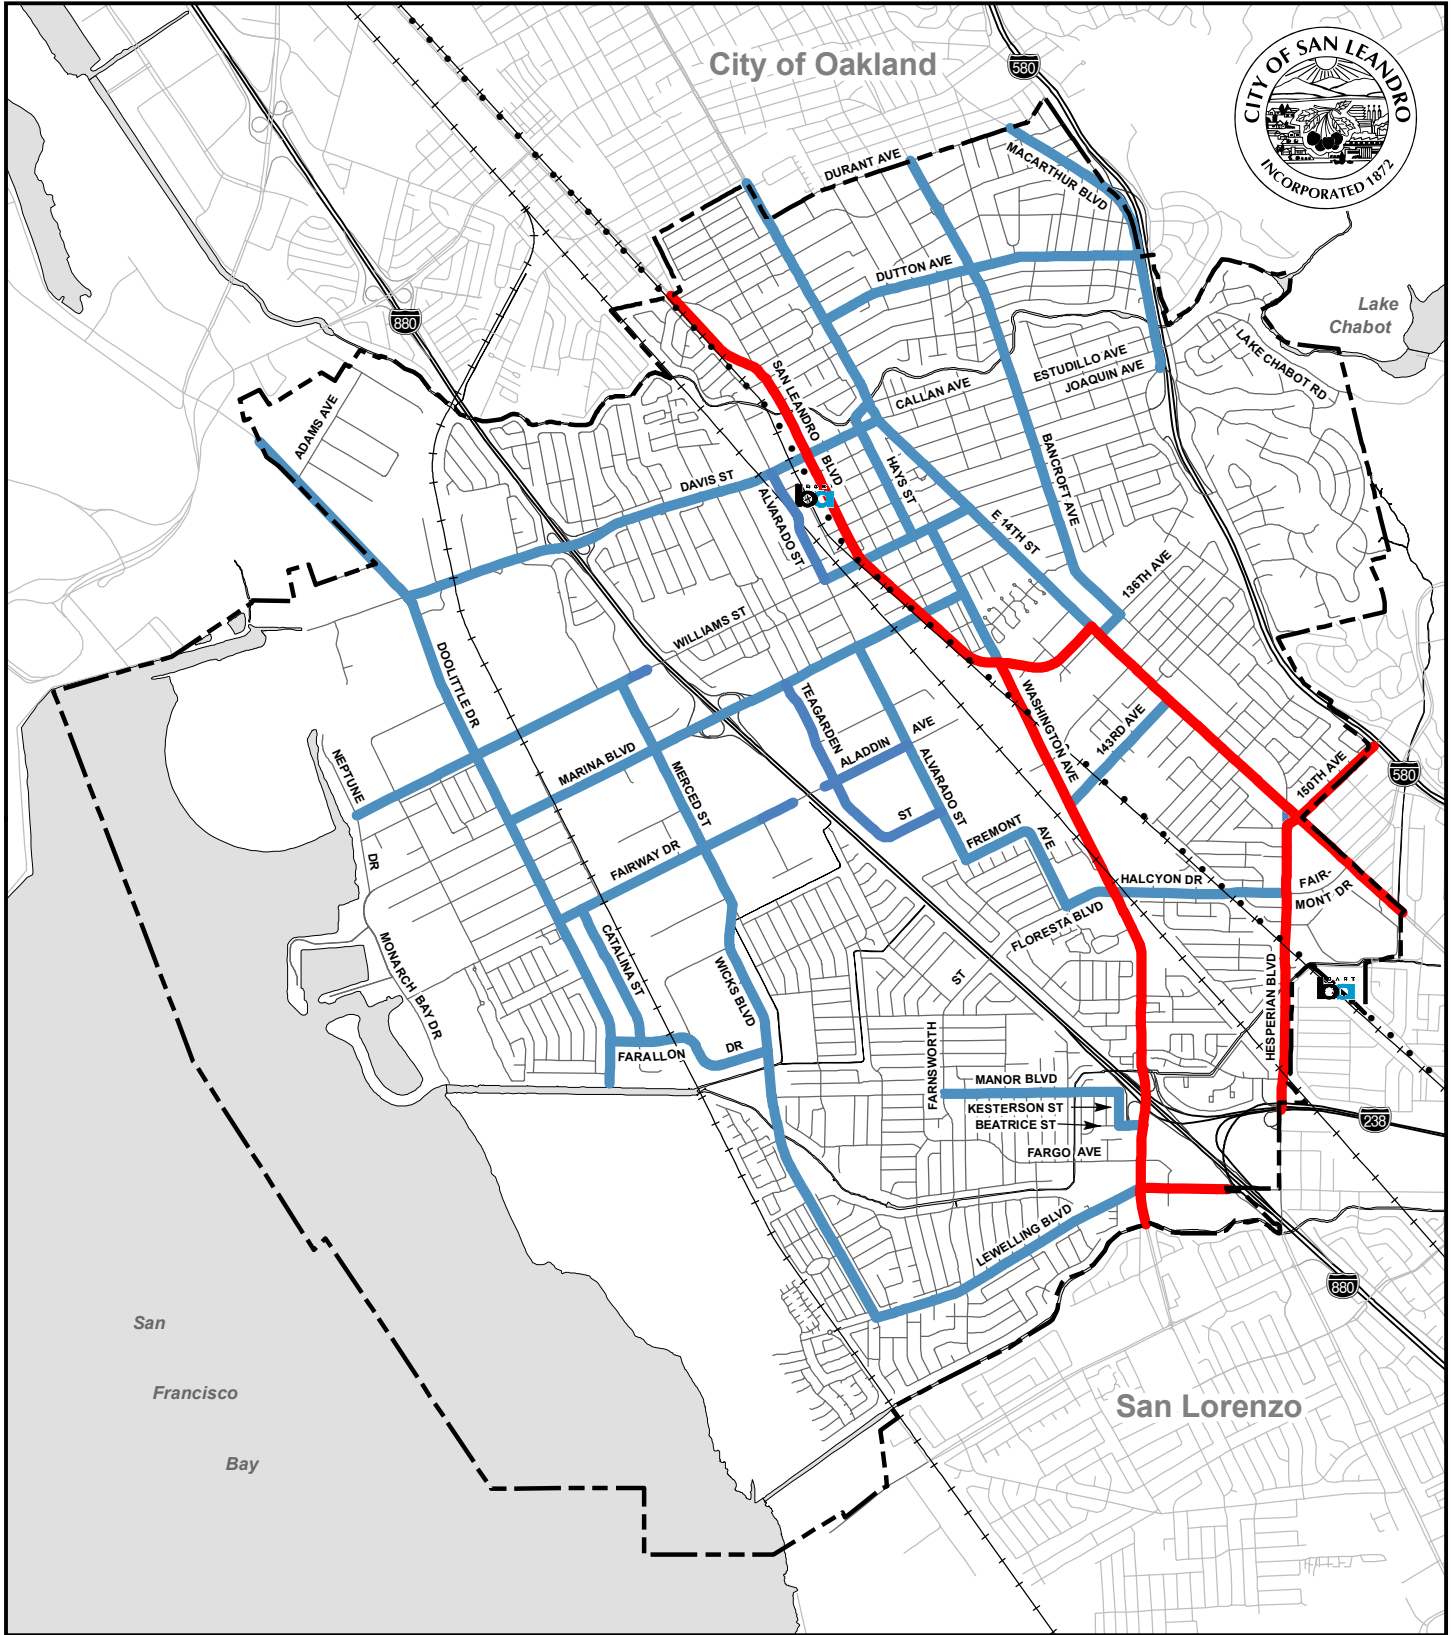

CITY OF SAN LEANDRO Truck Routes

- Through Truck Route
- ba BART Station
- Local Truck Route
- - - BART Line
- + + + Railroad